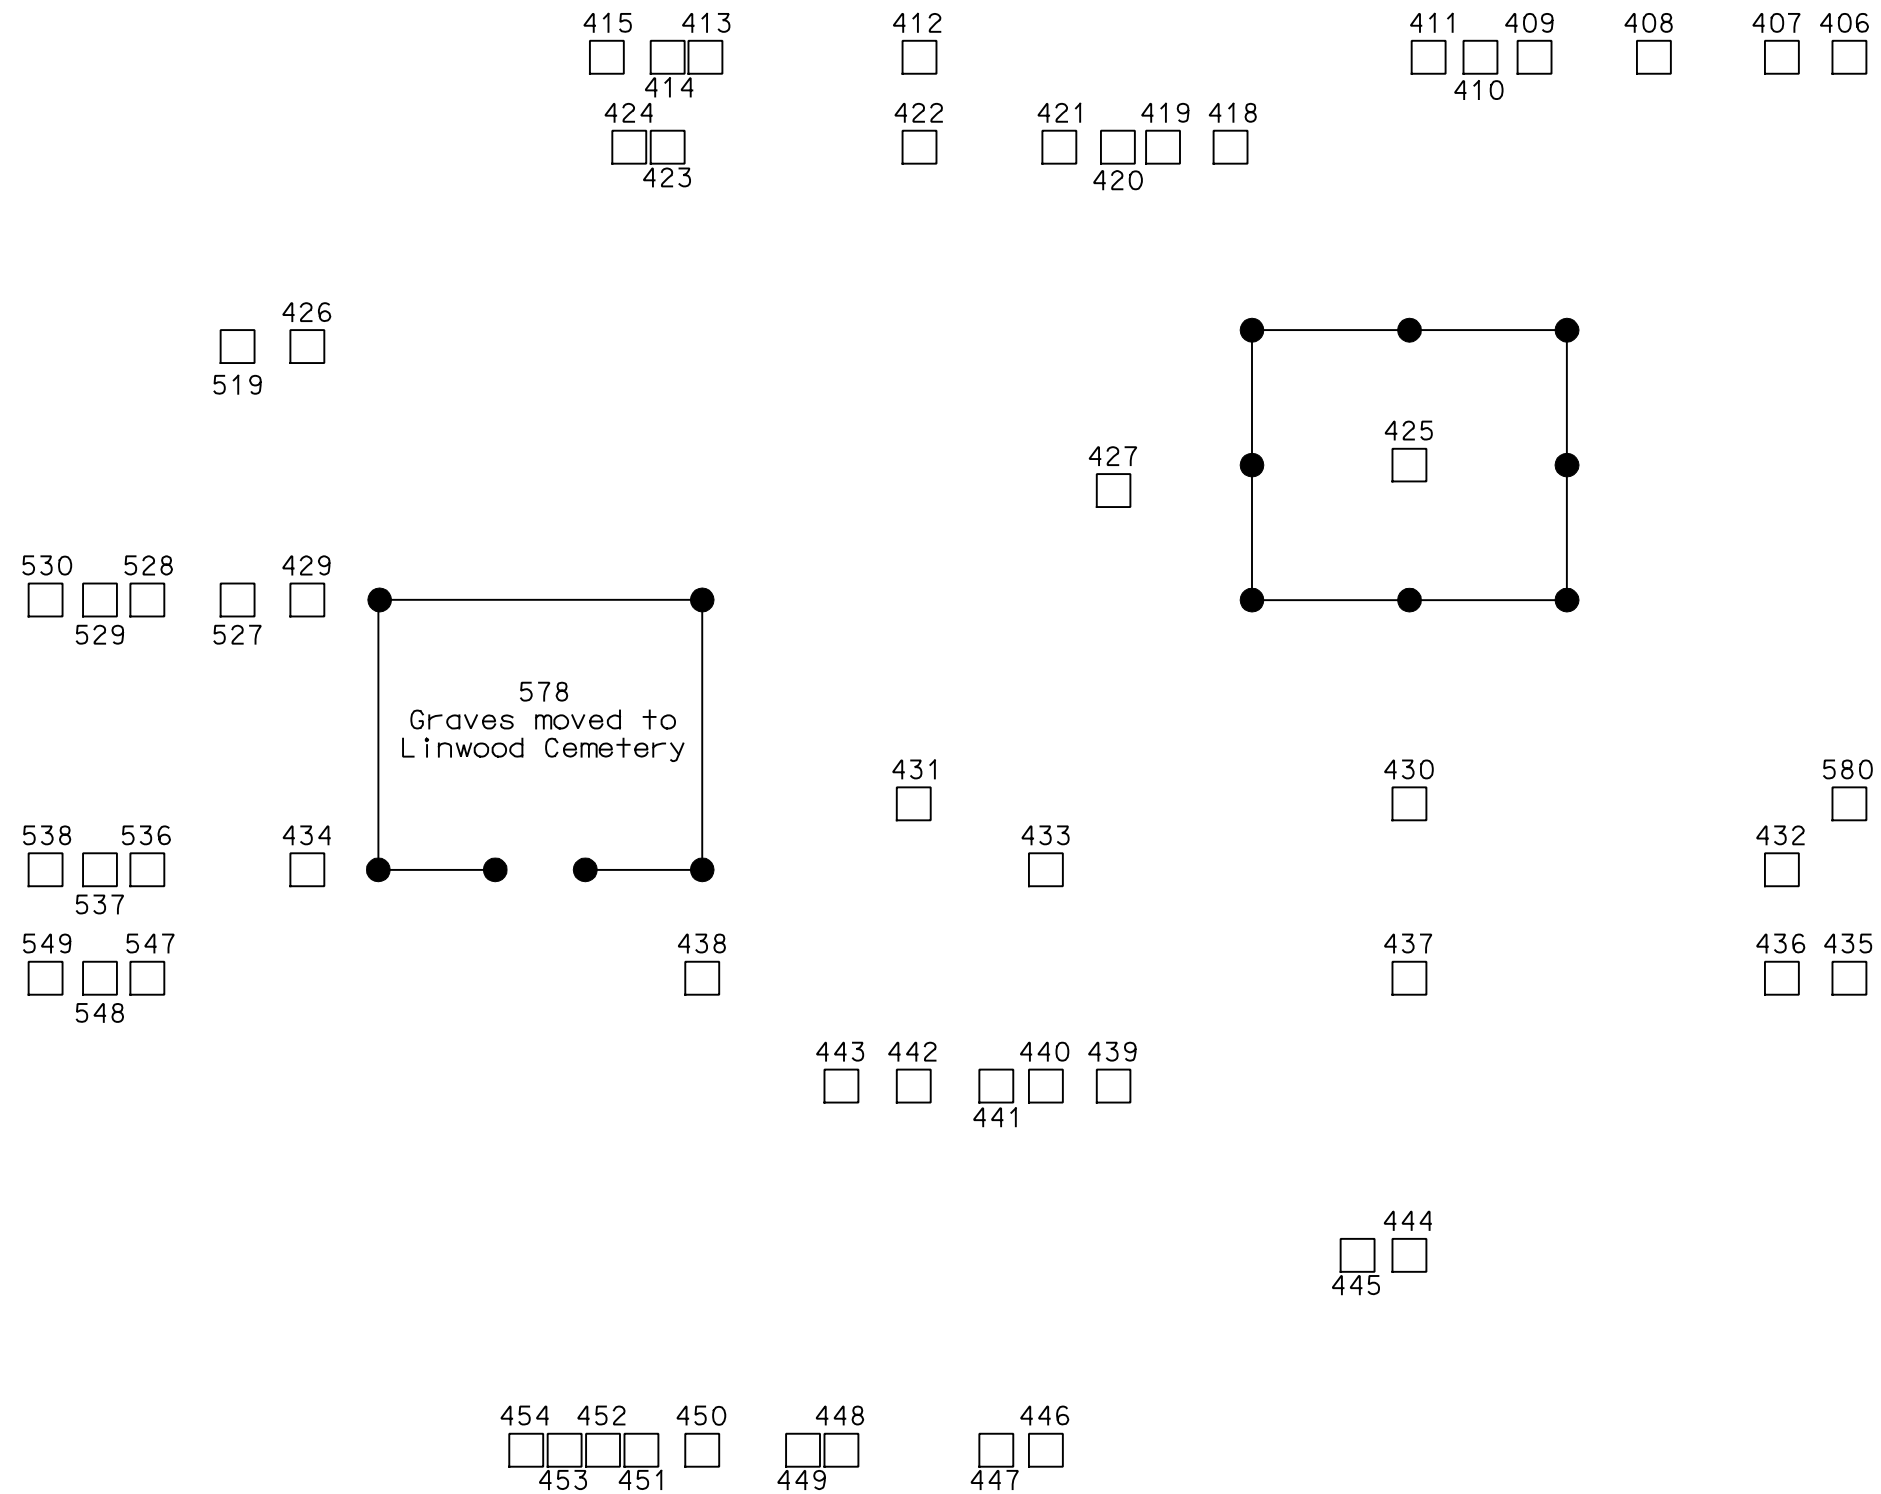

COLCHESTER BURYING GROUND "1713"
GRAVE LOCATIONS - AREA 10
COLCHESTER, CT.