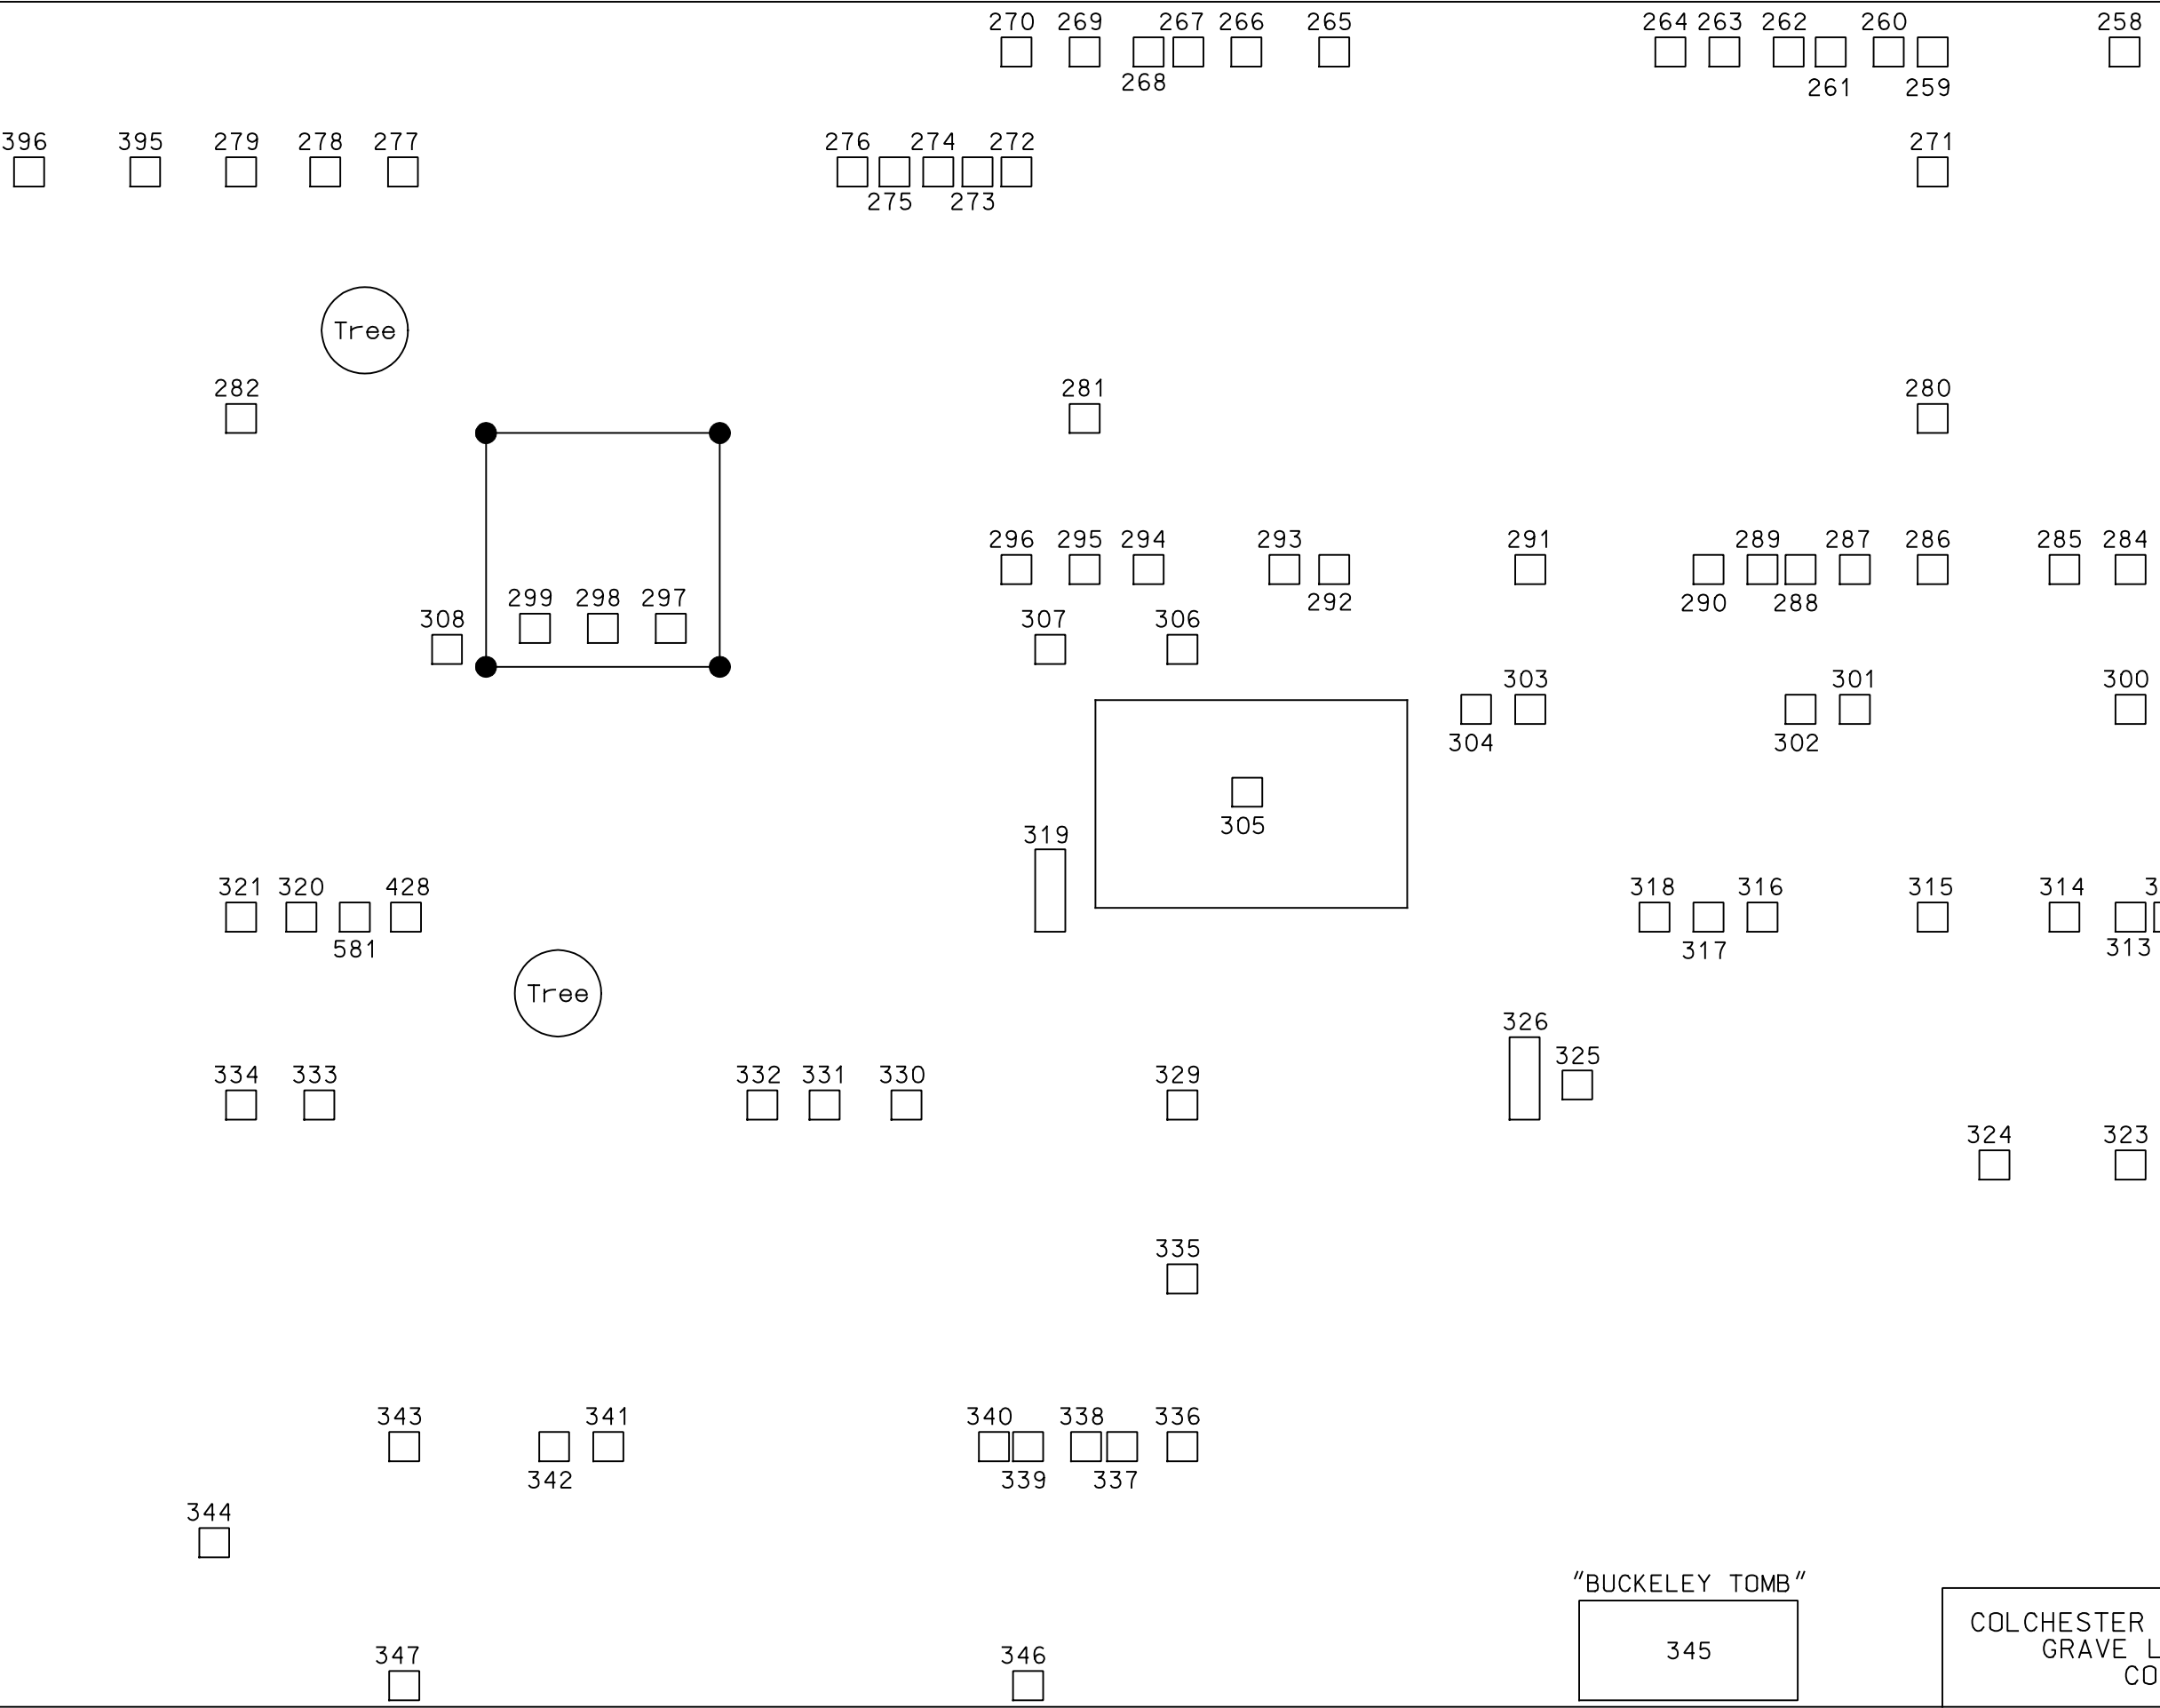

346 - John Mason Brown

347 - Daniel Pratt

395 - Reuben Rowlee

396 - Bethiah Rowle

Tree

Tree

PATHWAY

"BUCKELEY TOMB"
345